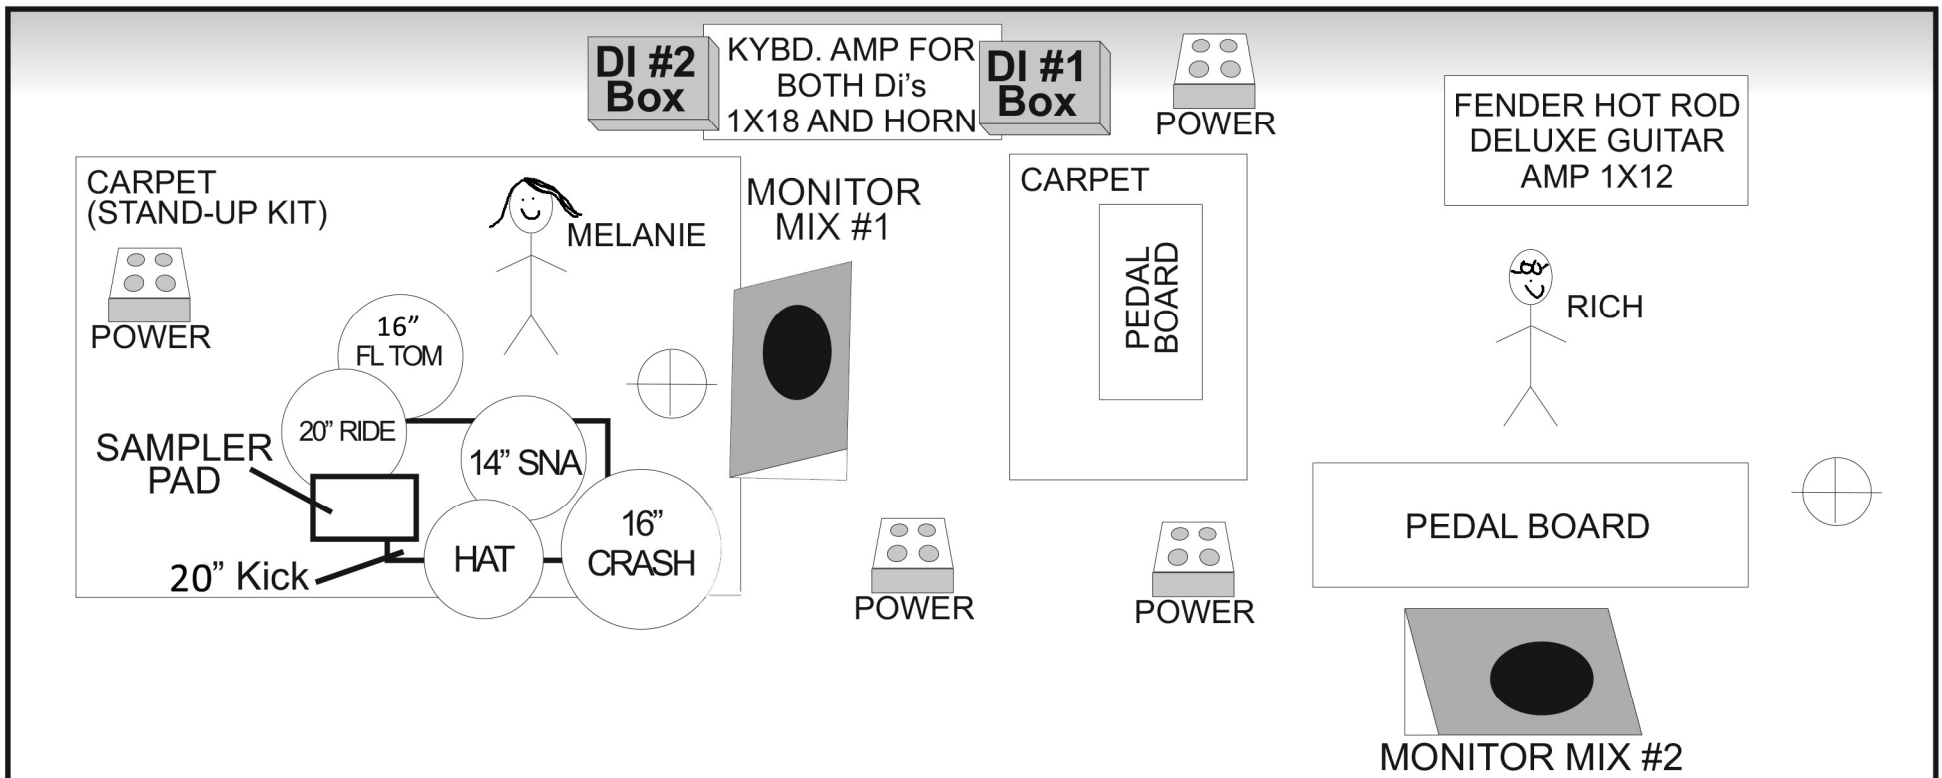

 - WE PREFER MONITORS DRY (NO REVERB/
 DELAY/EFFECTS IN THE MONITOR PLEASE)

INPUT LIST

- 1) MEL VOX (Uses Her Own Telefunken M80 & Boom Stand)
- 2) RICH VOX (Uses Own Shure Beta58) Needs Boom Stand
- 3) GUITAR AMP (Uses Own SENNHEISER e906)
- 4) DI #1 SAMPLE-BASS (back of stage)
- 5) DI #2 GUITAR-BASS (back of stage)
- 6) KICK DRUM
- 7) SNARE
- 8) FLOOR TOM
- 9) DRUM OVERHEAD(s)

 = MIC STAND
 W/BOOM

AUDIENCE