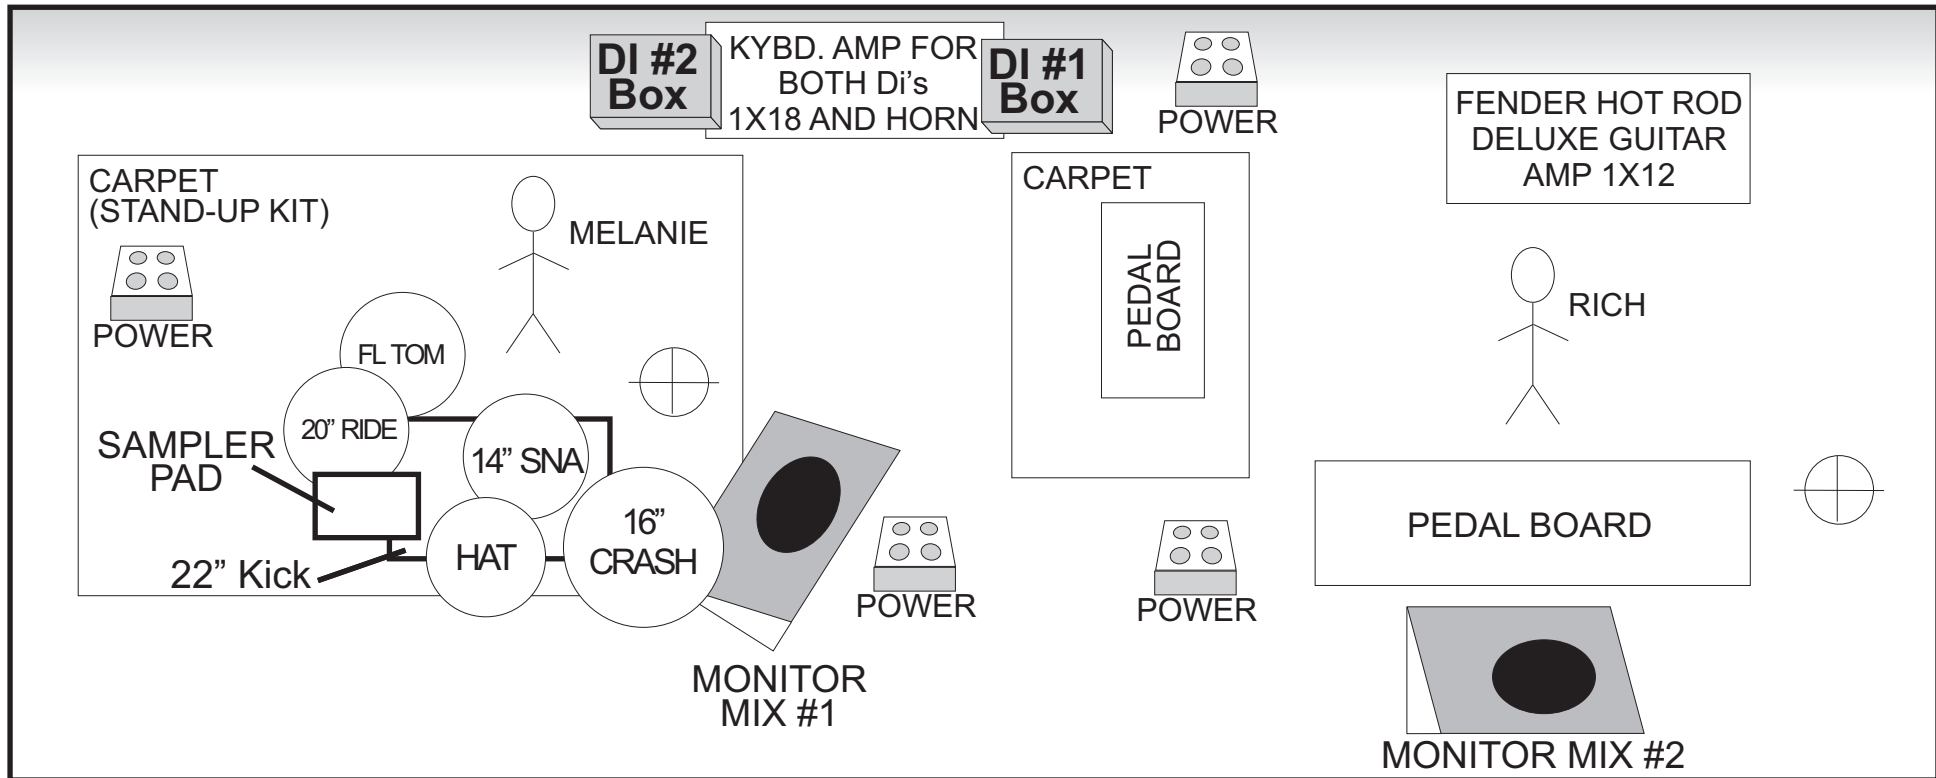

MONITOR MIXES
In most cases, just MEL Vox in monitors.

- INPUT LIST**
- 1) **MEL VOX** (Uses Own Telefunken M80) (boom stand)
 - 2) **RICH VOX** (Uses Own Shure Beta58) (boom stand)
 - 3) **GUITAR AMP**(Uses Own SENNHEISER e906)
 - 4) **DI #1 GUITAR- OCTAVE PEDAL** (back of stage)
 - 5) **DI #2 SAMPLE-BASS** (back of stage)
 - 6) **KICK DRUM**
 - 7) **SNARE**
 - 8) **FLOOR TOM**
 - 9) **DRUM OVERHEAD(s)**

⊕ = MIC STAND W/BOOM

AUDIENCE